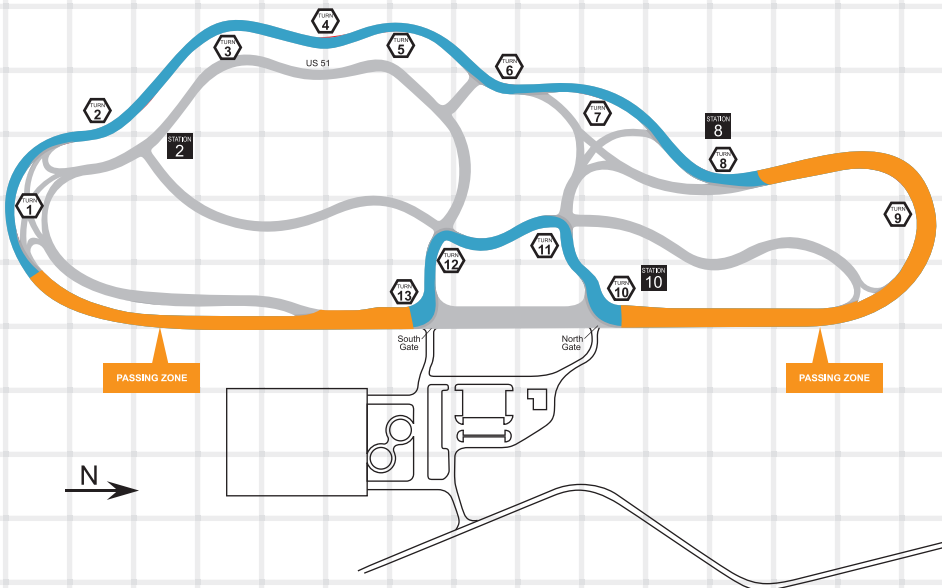

EVOTRACK

Saturday, December 8th 2007 • Zachary, Louisiana

EVOC is the Emergency Vehicle Operation Center located in Zachary, Louisiana (15 min north of Baton Rouge). The 2.1 mile road course features simulated interstate and country roads in a challenging 13-turn track. Driving sessions are 20 minutes long, and concessions are available.

Entry Fee: \$100 (after 12/1/07, \$150)

Autocross practice will be available on the Skills Pad all day for \$50 (after 12/1/07, \$75)

Register for both events for \$125 (after 12/1/07, \$175)

Mail in your payment and receive a free lunch voucher upon entry. Space is limited, so qualified drivers should pre-register at Evodrifting.com